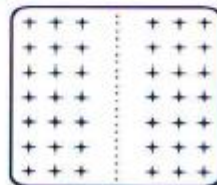

### Bed Size Chart

**Single**

915 x 1880 mm  
(3' x 6'2")

**Long Single**

915 x 2030 mm  
(3' x 6'8")

**King Single**

1065 x 2030 mm  
(3'6" x 6'8")

**Double**

1375 x 1880 mm  
(4'6" x 6'2")

**Queen**

1525 x 2030 mm  
(5' x 6'8")

**King**

1675 x 2030 mm  
(5'6" x 6'8")

**Super King**

1830 x 2030 mm  
(6' x 6'8")

**King Twin Set**

1675 x 2030 mm  
(5'6" x 6'8")

**Super King Twin Set**

1830 x 2030 mm  
(6' x 6'8")