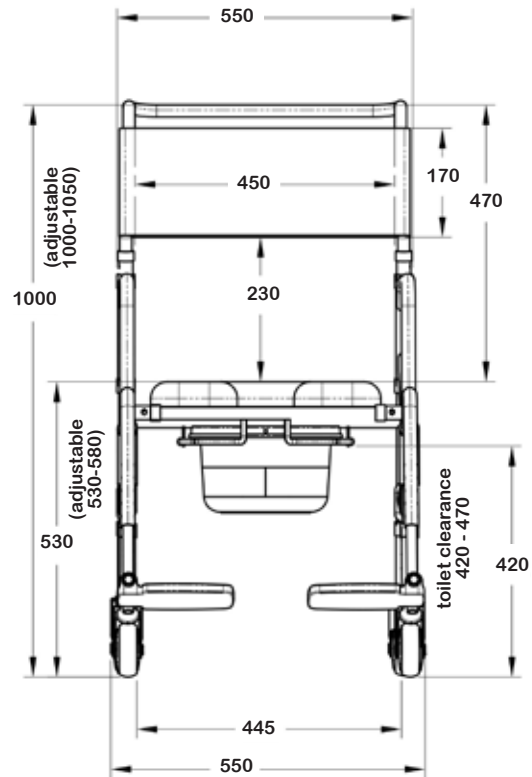

SB7e

LIBERTY
HEALTHCARE

Product features:

- Weight capacity - 120kg
- Rolls over most standard toilets
- Arms - Fixed
- Height - Adjustable
- Footrests - Removable and swing away, height adjustable
- No rust aluminum frame (Grade 6061 T6)
- Stainless steel parts and hardware (Grade 304)
- Caster Wheels - 100mm 4 x locking
- Commode system
- Tool free assembly and easy fold down
- Full details see page 32-36