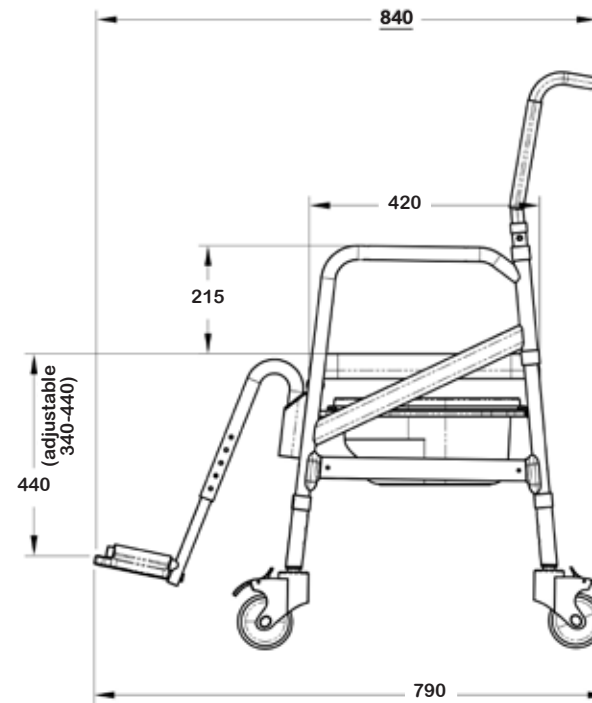

SB7e

LIBERTY
HEALTHCARE

Product features:

- Weight capacity - 120kg
- Rolls over most standard toilets
- Arms - Fixed
- Height - Adjustable
- Footrests - Removable and swing away, height adjustable
- No rust aluminum frame (Grade 6061 T6)
- Stainless steel parts and hardware (Grade 304)
- Caster Wheels - 100mm 4 x locking
- Commode system
- Tool free assembly and easy fold down
- Full details see page 32-36