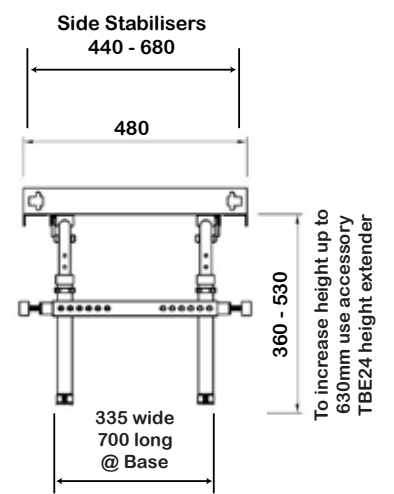

The SB2T TubBuddy Tilt can roll straight over most toilets and can also be used as a commode chair.

SB2t

LIBERTY
HEALTHCARE

* Footrests rotated inwards

Product features:

- Weight capacity - 250kg
- Tilt angle 0 - 30 degrees, infinite positioning
- Rolls over most standard toilets
- Low maintenance
- Arms - removable / lockable / flip-back
- Height adjustable
- Safety mechanisms & side stabilizers on bath base
- Footrests - removable and swing-away
- No rust aluminum frame (Grade 6061 T6)
- Stainless steel parts and hardware (Grade 304)
- Safety belts - lap & chest belts plus calf strap
- Caster Wheels - 125mm x 4 locking
- Commode system
- Neck rest, fully adjustable
- Tool-free assembly
- Full details see page 32-36