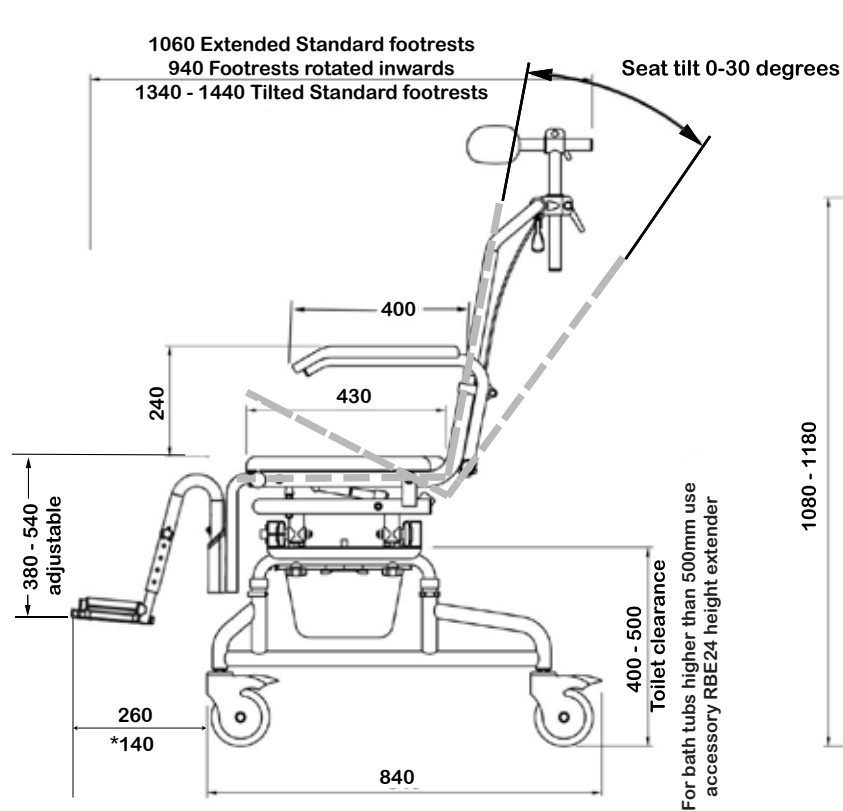

SB2t

TUBBUDDY - TILT

For transfer over bath tubs

The SB2T bath transfer system from Showerbuddy is also designed to allow a user to be safely transferred by a caregiver over the bathtub, but with the addition of a tilt. The SB2T offers a significant reduction in costs, no need for costly bathroom remodeling.

While eliminating unnecessary transfers, the SB2T with a tilt function allows for pressure relief and alleviates caregiver strain by allowing the user to slide over the bathtub without having to lift their legs.

The SB2T TubBuddy Tilt can roll straight over most toilets and can also be used as a commode chair.

SB2t

LIBERTY
HEALTHCARE

* Footrests rotated inwards

Product features:

- Weight capacity - 250kg
- Tilt angle 0 - 30 degrees, infinite positioning
- Rolls over most standard toilets
- Low maintenance
- Arms - removable / lockable / flip-back
- Height adjustable
- Safety mechanisms & side stabilizers on bath base
- Footrests - removable and swing-away
- No rust aluminum frame (Grade 6061 T6)
- Stainless steel parts and hardware (Grade 304)
- Safety belts - lap & chest belts plus calf strap
- Caster Wheels - 125mm x 4 locking
- Commode system
- Neck rest, fully adjustable
- Tool-free assembly
- Full details see page 32-36