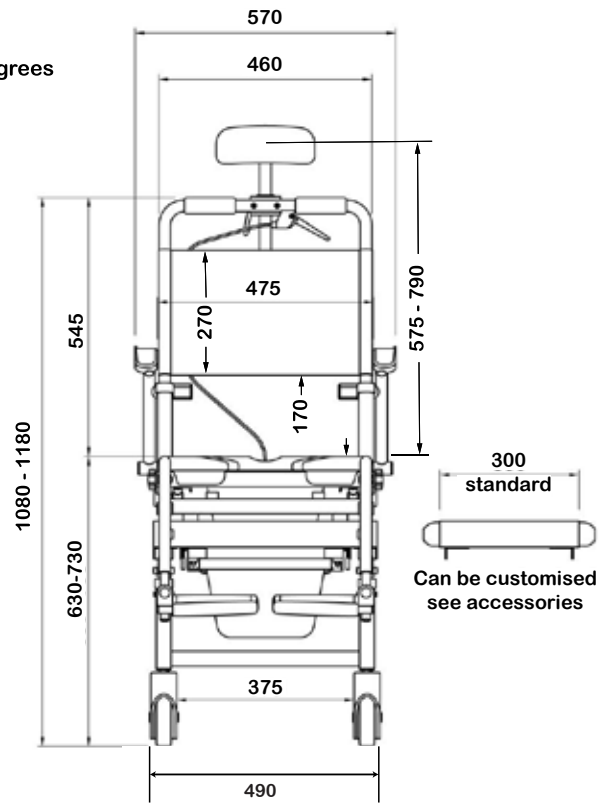

While eliminating unnecessary transfers, the SB2T with a tilt function allows for pressure relief and alleviates caregiver strain by allowing the user to slide over the bathtub without having to lift their legs.

The SB2T TubBuddy Tilt can roll straight over most toilets and can also be used as a commode chair.

SB2t

LIBERTY
HEALTHCARE

* Footrests rotated inwards

Product features:

- Weight capacity - 250kg
- Tilt angle 0 - 30 degrees, infinite positioning
- Rolls over most standard toilets
- Low maintenance
- Arms - removable / lockable / flip-back
- Height adjustable
- Safety mechanisms & side stabilizers on bath base
- Footrests - removable and swing-away
- No rust aluminum frame (Grade 6061 T6)
- Stainless steel parts and hardware (Grade 304)
- Safety belts - lap & chest belts plus calf strap
- Caster Wheels - 125mm x 4 locking
- Commode system
- Neck rest, fully adjustable
- Tool-free assembly
- Full details see page 32-36