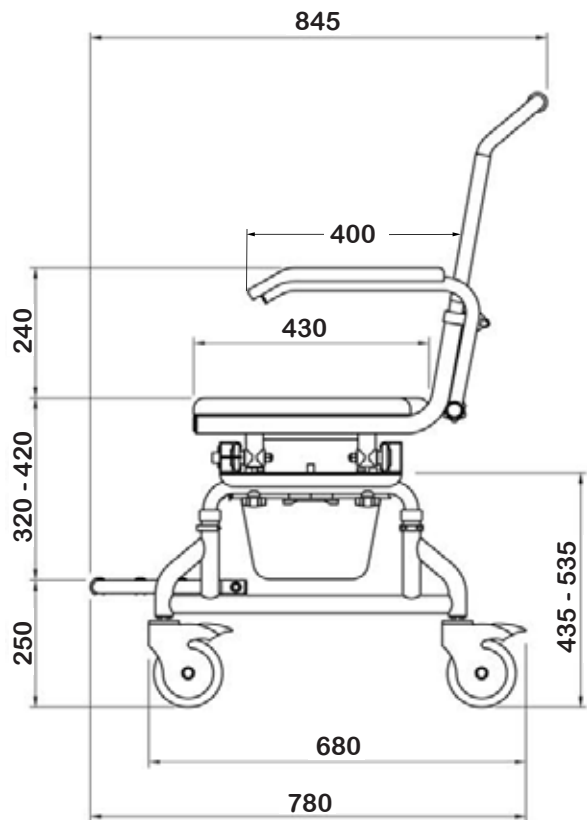

SB2

TUBBUDDY

For transfer over bath tubs

The SB2 bath transfer system from Showerbuddy is designed to allow a user to be safely transferred by a caregiver over a bathtub to shower without costly bathroom remodeling. The SB2 TubBuddy eliminates unnecessary transfers between toileting and bathing making it comfortable for both user and caregiver, while reducing costs and contributing to good user hygiene.

Toilet clearance
 For bath tubs higher than
 535mm use accessory
 RBE24 height extender

SB2

**LIBERTY
 HEALTHCARE**

Will this fit my bathroom?
 See our Calculator, BathCheck page 35

Product features:

- Weight capacity - 250kg
- Rolls over most standard toilets
- Low maintenance
- Arms - removable / lockable / flip-back
- Height adjustable
- Safety mechanisms & side stabilizers on bath base
- No rust aluminum frame (Grade 6061 T6)
- Stainless steel parts and hardware (Grade 304)
- Footrest - fold-up foot rest on rolling base and on bath base
- Safety belts - lap & chest belts
- Caster Wheels - 125mm x 4 locking
- Commode system
- Tool-free assembly
- Full details see page 32-36