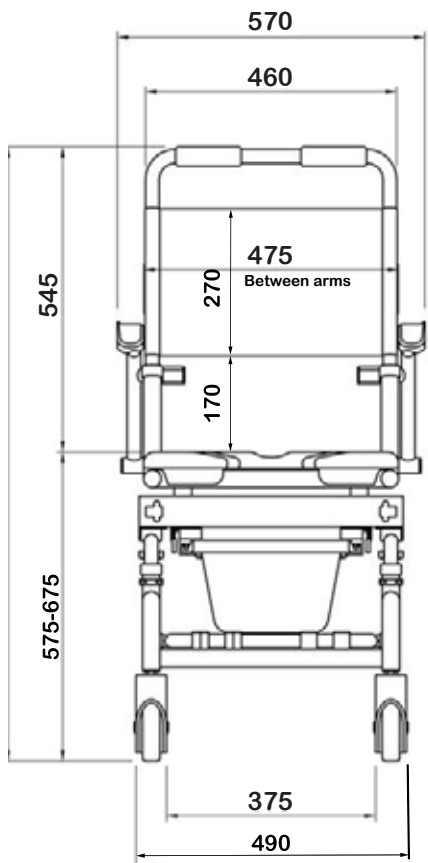

SB2

TUBBUDDY

For transfer over bath tubs

The SB2 bath transfer system from Showerbuddy is designed to allow a user to be safely transferred by a caregiver over a bathtub to shower without costly bathroom remodeling. The SB2 TubBuddy eliminates unnecessary transfers between toileting and bathing making it comfortable for both user and caregiver, while reducing costs and contributing to good user hygiene.

Toilet clearance
 For bath tubs higher than
 535mm use accessory
 RBE24 height extender

SB2

**LIBERTY
 HEALTHCARE**

Will this fit my bathroom?
 See our Calculator, BathCheck page 35

Product features:

- Weight capacity - 250kg
- Rolls over most standard toilets
- Low maintenance
- Arms - removable / lockable / flip-back
- Height adjustable
- Safety mechanisms & side stabilizers on bath base
- No rust aluminum frame (Grade 6061 T6)
- Stainless steel parts and hardware (Grade 304)
- Footrest - fold-up foot rest on rolling base and on bath base
- Safety belts - lap & chest belts
- Caster Wheels - 125mm x 4 locking
- Commode system
- Tool-free assembly
- Full details see page 32-36