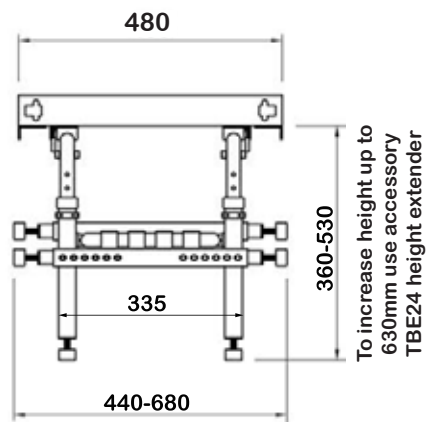

SB2

TUBBUDDY

For transfer over bath tubs

The SB2 bath transfer system from Showerbuddy is designed to allow a user to be safely transferred by a caregiver over a bathtub to shower without costly bathroom remodeling. The SB2 TubBuddy eliminates unnecessary transfers between toileting and bathing making it comfortable for both user and caregiver, while reducing costs and contributing to good user hygiene.

Toilet clearance
 For bath tubs higher than
 535mm use accessory
 RBE24 height extender

SB2

**LIBERTY
 HEALTHCARE**

Will this fit my bathroom?
 See our Calculator, BathCheck page 35

Product features:

- Weight capacity - 250kg
- Rolls over most standard toilets
- Low maintenance
- Arms - removable / lockable / flip-back
- Height adjustable
- Safety mechanisms & side stabilizers on bath base
- No rust aluminum frame (Grade 6061 T6)
- Stainless steel parts and hardware (Grade 304)
- Footrest - fold-up foot rest on rolling base and on bath base
- Safety belts - lap & chest belts
- Caster Wheels - 125mm x 4 locking
- Commode system
- Tool-free assembly
- Full details see page 32-36