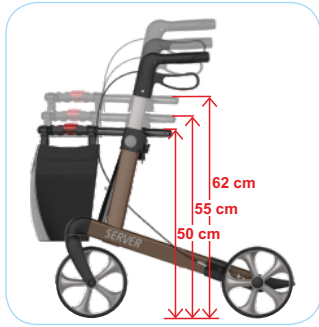

## STEADY AND DURABLE

The frame and seat are tested and approved for maximum user weight of 150 kg. It has light and reliable brakes with TPE covered unbreakable wheels. It has a practical removable textile shopping bag.

## HEIGHT ADJUSTABLE

The Server is available in 3 sizes – small, medium and large – with a range of settings within these sizes. The push handles are easy height adjustable in a range of 60 - 102 cm.

Smooth adjustable handle height and lockable handbrakes.

Seat heights 50, 55 and 62 cm.

Maintenance free brakes and TPE-covered unbreakable wheels.

Unique triangle aluminium profile ensures the durability up to 150 kg.

Stays firmly closed with the lock and is easy to open with the push button.

### Seat width: 46 cm